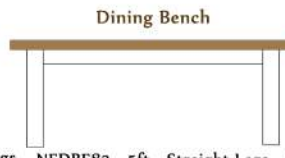

Breton Style Chair
 NEDCH60 Oak Seat
 NEDCH61 Fabric Seat
 H998 W457 D406 mm

Amish Style Chair
 NEDCH62 Oak Seat
 NEDCH63 Fabric Seat
 H1067 W457 D406 mm

Small Hall Table
 NEDHA90 - Straight Legs
 NEDHA91 - Turned Legs
 H765 W700 D330 mm

Large Narrow Hall Table
 NEDHA92 - Straight Legs
 NEDHA93 - Turned Legs
 H735 W1220 D330 mm

NEDBE80 - 4ft - Straight Legs
 NEDBE81 - 4ft - Turned Legs
 H460 W873 D373 mm

NEDBE82 - 5ft - Straight Legs
 NEDBE83 - 5ft - Turned Legs
 H460 W1173 D373 mm