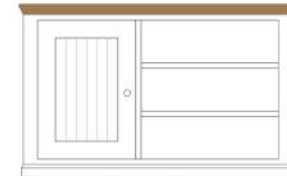

Open Shelf Corner TV Unit
 NEDTV70
 H468 W1100 D600 mm

Straight 700 Open Shelf TV Unit
 NEDTV72
 H536 W700 D450 mm

Straight 2 Door Video Unit
 NEDTV77
 H646 W1800 D450 mm

Straight 2 Door Deep Video Unit
 NEDTV78
 H646 W1800 D590 mm