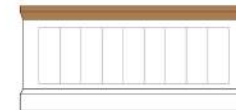

Large 1 Drawer Open Shelf
H640 W580 D450mm

NEBS71

Large 2 Drawer Open Shelf
H816 W580 D450mm

NEBL55

Small Blanket Chest
H460 W960 D450mm

NEBL56

Large Blanket Chest
H460 W1260 D450mm

NEBL57

Small Blanket Box
H460 W960 D510mm

NEBL58

Large Blanket Box
H460 W1260 D510mm

NEBC80

2+2 Chest
H960 W1060 D450mm

NEBC81

Small 2+2 Chest
H890 W805 D450mm

NEBC82