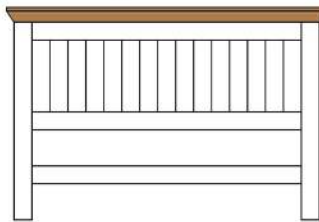

All tops and mouldings are solid Oak, available in Natural Oil, Satin Lacquered or fully painted finish.

Handles & Knobs

* Available in Small, Medium & Large

Stool Seat Pad available
in a choice of 5 fabrics

Robes available with centre divide, rails & shelves
Extra Tall Robes available at a height of 2160mm
Quotations available on request.

Item Code	Description	Height	Width	Depth
NEBB20	Single Panel Bed LFE	1220mm	1054mm	2090mm
NEBB21	Single Panel Bed HFE	1220mm	1054mm	2120mm
NEBB22	Single Headboard Only	1220mm	1054mm	130mm
NEBB23	4 Foot Panel Bed LFE	1220mm	1372mm	2090mm
NEBB24	4 Foot Panel Bed HFE	1220mm	1372mm	2120mm
NEBB25	4 Foot Headboard Only	1220mm	1372mm	130mm
NEBB26	Double Panel Bed LFE	1220mm	1524mm	2090mm
NEBB27	Double Panel Bed HFE	1220mm	1524mm	2120mm
NEBB28	Double Panel Headboard Only	1220mm	1524mm	130mm
NEBB29	King-Size Panel Bed LFE	1220mm	1674mm	2160mm
NEBB30	King-Size Panel Bed HFE	1220mm	1674mm	2190mm
NEBB31	King-Size Headboard Only	1220mm	1674mm	130mm
NEBB32	Super-King Panel Bed LFE	1220mm	1979mm	2160mm
NEBB33	Super-King Panel Bed HFE	1220mm	1979mm	2190mm
NEBB34	Super-King Headboard Only	1220mm	1979mm	130mm

High Foot End

Low Foot End

Fabric

Putty

Sand

Nougat

Linen

Aluminium

White

Ivory

Stone

Custard Cream

Sea Mist

Cloud

Truffle

Moondust

Little Boy Blue

Candy Floss

Night Sky

Colours

Colours are as accurate as the printing process allows