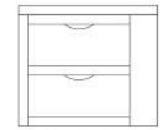

Robes available with centre divide, rails & shelves
Extra Tall Robes available at a height of 2160mm
Quotations available on request.

NEBW40 - Small All Hanging
NEBW41 - Extra Tall
H1860 W960 D590mm

NEBW42 - Small with Drawer
NEBW43 - Extra Tall
H1860 W960 D590mm

NEBW44 - 1 Door All Hanging
NEBW45 - Extra Tall
H1860 W500 D590mm

NEBW46 - 1 Door 1 Drawer
NEBW47 - Extra Tall
H1860 W500 D590mm

NEBW48 - Large All Hanging
NEBW49 - Extra Tall
H1860 W1260 D590mm

NEBW50 - Large with Drawers
NEBW51 - Extra Tall
H1860 W1260 D590mm

NEBC88
2 Drawer Wardrobe Chest
H520 W600 D450mm

Item Code	Description	Height	Width	Depth
NEBB20	Single Panel Bed LFE	1220mm	1054mm	2090mm
NEBB21	Single Panel Bed HFE	1220mm	1054mm	2120mm
NEBB22	Single Headboard Only	1220mm	1054mm	130mm
NEBB23	4 Foot Panel Bed LFE	1220mm	1372mm	2090mm
NEBB24	4 Foot Panel Bed HFE	1220mm	1372mm	2120mm
NEBB25	4 Foot Headboard Only	1220mm	1372mm	130mm
NEBB26	Double Panel Bed LFE	1220mm	1524mm	2090mm
NEBB27	Double Panel Bed HFE	1220mm	1524mm	2120mm
NEBB28	Double Panel Headboard Only	1220mm	1524mm	130mm
NEBB29	King-Size Panel Bed LFE	1220mm	1674mm	2160mm
NEBB30	King-Size Panel Bed HFE	1220mm	1674mm	2190mm
NEBB31	King-Size Headboard Only	1220mm	1674mm	130mm
NEBB32	Super-King Panel Bed LFE	1220mm	1979mm	2160mm
NEBB33	Super-King Panel Bed HFE	1220mm	1979mm	2190mm
NEBB34	Super-King Headboard Only	1220mm	1979mm	130mm