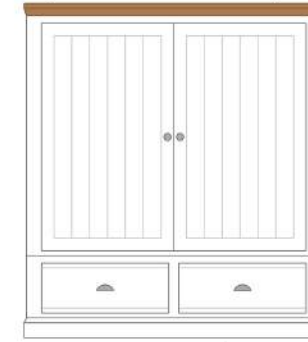

NEBW50 - Large with Drawers
NEBW51 - Extra Tall
H1860 W1260 D590mm

NEBC88
2 Drawer Wardrobe Chest
H520 W600 D450mm

Item Code	Description	Height	Width	Depth
NEBB20	Single Panel Bed LFE	1220mm	1054mm	2090mm
NEBB21	Single Panel Bed HFE	1220mm	1054mm	2120mm
NEBB22	Single Headboard Only	1220mm	1054mm	130mm
NEBB23	4 Foot Panel Bed LFE	1220mm	1372mm	2090mm
NEBB24	4 Foot Panel Bed HFE	1220mm	1372mm	2120mm
NEBB25	4 Foot Headboard Only	1220mm	1372mm	130mm
NEBB26	Double Panel Bed LFE	1220mm	1524mm	2090mm
NEBB27	Double Panel Bed HFE	1220mm	1524mm	2120mm
NEBB28	Double Panel Headboard Only	1220mm	1524mm	130mm
NEBB29	King-Size Panel Bed LFE	1220mm	1674mm	2160mm
NEBB30	King-Size Panel Bed HFE	1220mm	1674mm	2190mm
NEBB31	King-Size Headboard Only	1220mm	1674mm	130mm
NEBB32	Super-King Panel Bed LFE	1220mm	1979mm	2160mm
NEBB33	Super-King Panel Bed HFE	1220mm	1979mm	2190mm
NEBB34	Super-King Headboard Only	1220mm	1979mm	130mm

High Foot End