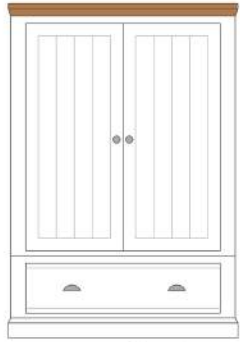

NEBW42 - Small with Drawer
NEBW43 - Extra Tall
H1860 W960 D590mm