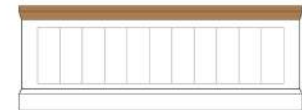

NEBL58

Large Blanket Box
H460 W1260 D510mm