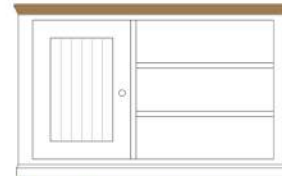

Open Shelf Corner TV Unit  
 NEDTV70  
 H468 W1100 D600 mm

Straight 700 Open Shelf TV Unit  
 NEDTV72  
 H536 W700 D450 mm

Straight 2 Door Video Unit  
 NEDTV77  
 H646 W1800 D450 mm

Straight 2 Door Deep Video Unit  
 NEDTV78  
 H646 W1800 D590 mm