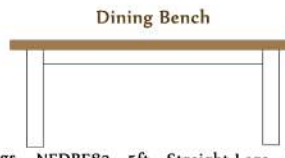

Small Hall Table  
 NEDHA90 - Straight Legs  
 NEDHA91 - Turned Legs  
 H765 W700 D330 mm

Large Narrow Hall Table  
 NEDHA92 - Straight Legs  
 NEDHA93 - Turned Legs  
 H735 W1220 D330 mm

NEDBE80 - 4ft - Straight Legs  
 NEDBE81 - 4ft - Turned Legs  
 H460 W873 D373 mm

NEDBE82 - 5ft - Straight Legs  
 NEDBE83 - 5ft - Turned Legs  
 H460 W1173 D373 mm

NEDBE84 - 6ft - Straight Legs  
 NEDBE85 - 6ft - Turned Legs  
 H460 W1473 D373 mm

**Dining Bench**

**KNOB & HANDLES**

\*Available in Small Medium & Large